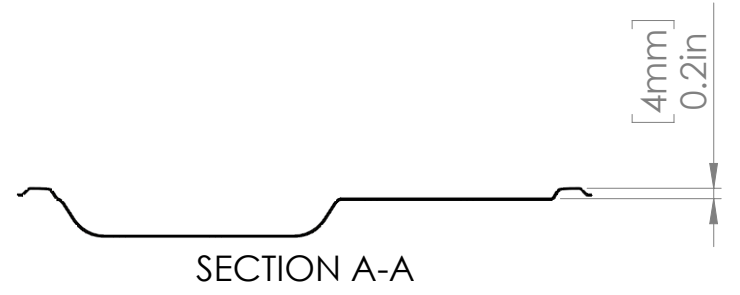

∅ [228mm]
9in

2.1 Fluid Ounces
Overflow

6.9 Fluid Ounces
Overflow

te!!us

37021 Gator Blvd.
Belle Glade, FL 33430
tellusproducts.com

9 INCH 3-CMPT PLATE

Thursday, December 14, 2023

TELLUS P/N	DESCRIPTION
460512	4X125CT 3CMPT 9IN RND PLATES TELLUS

UNSPECIFIED TOLERANCES			
DECIMALS (inch)		ANGLES	
0.0	±0.030"	0	±1°
0.00	±0.010"	0.0	±0.5°
0.000	±0.001"	0.00	±0.1°

Scale
1:3
Sheet Size
8.5" x 11"