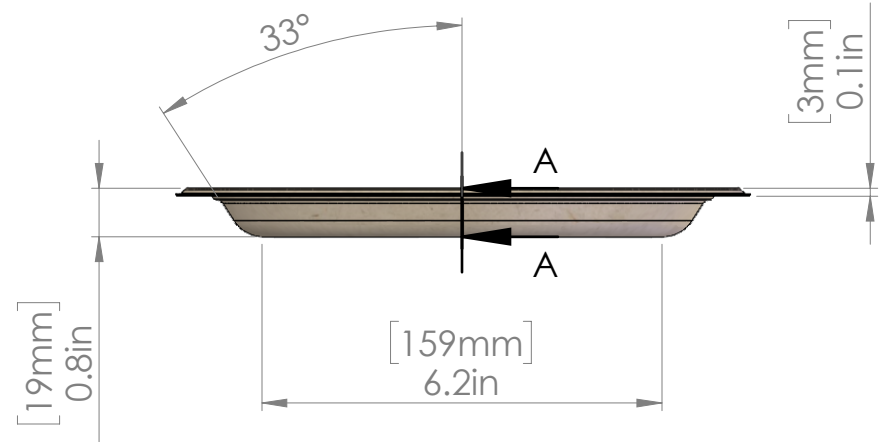

∅ [228mm]
9in

2.1 Fluid Ounces
Overflow

6.9 Fluid Ounces
Overflow

te!!us

37021 Gator Blvd.
Belle Glade, FL 33430
tellusproducts.com

9 INCH 3-CMPT PLATE

Thursday, December 14, 2023

TELLUS P/N	DESCRIPTION
460512	4X125CT 3CMPT 9IN RND PLATES TELLUS

UNSPECIFIED TOLERANCES			
DECIMALS (inch)		ANGLES	
0.0	±0.030"	0	±1°
0.00	±0.010"	0.0	±0.5°
0.000	±0.001"	0.00	±0.1°

Scale
1:3
Sheet Size
8.5" x 11"