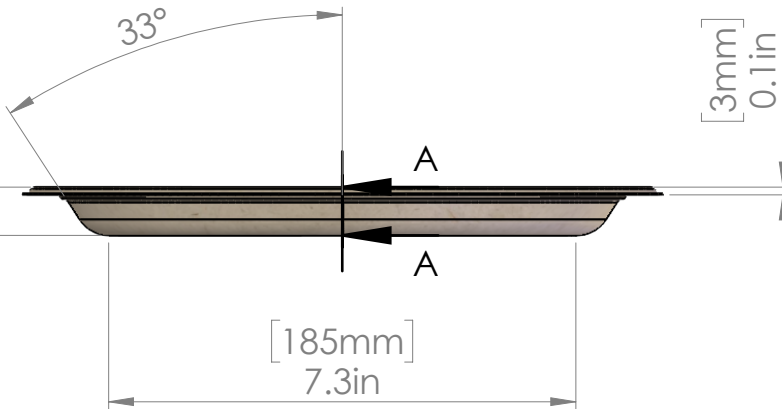

[254mm]  
 Ø 10.0in

2.5 Fluid Ounces  
 Overflow

9.7 Fluid Ounces  
 Overflow

teillus<sup>™</sup>  
 [19mm]  
 0.8in

37021 Gator Blvd.  
 Belle Glade, FL 33430  
 tellusproducts.com

10 INCH 3-CMPT PLATE

Thursday, December 14, 2023

TELLUS P/N

460502

DESCRIPTION

4X125CT 3CMPT 10IN RND PLATES TELLUS

UNSPECIFIED TOLERANCES

DECIMALS (inch)		ANGLES	
0.0	±0.030"	0	±1°
0.00	±0.010"	0.0	±0.5°
0.000	±0.001"	0.00	±0.1°

Scale

1:3

Sheet Size

8.5" x 11"