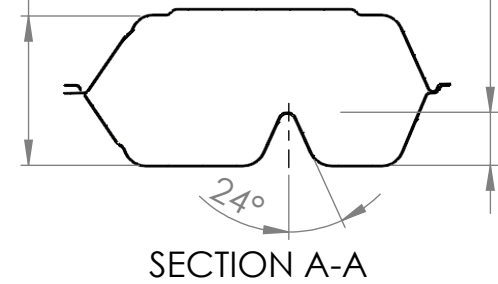

[79mm] 3.1in
INSIDE HEIGHT

[28mm] 1.1in
COMPARTMENT HEIGHT

te!!!us

37021 Gator Blvd.
Belle Glade, FL 33430
tellusproducts.com

8 INCH 3C CLAMSHELL

Friday, May 05, 2023

TELLUS P/N

433467

DESCRIPTION

4X50CT 8IN 3CMPRT CLAM NO PFAS TELLUS

UNSPECIFIED TOLERANCES

DECIMALS (inch) ANGLES

0.0	±0.030"	0	±1°
0.00	±0.010"	0.0	±0.5°
0.000	±0.001"	0.00	±0.1°

Scale

1:4

Sheet Size

8.5" x 11"